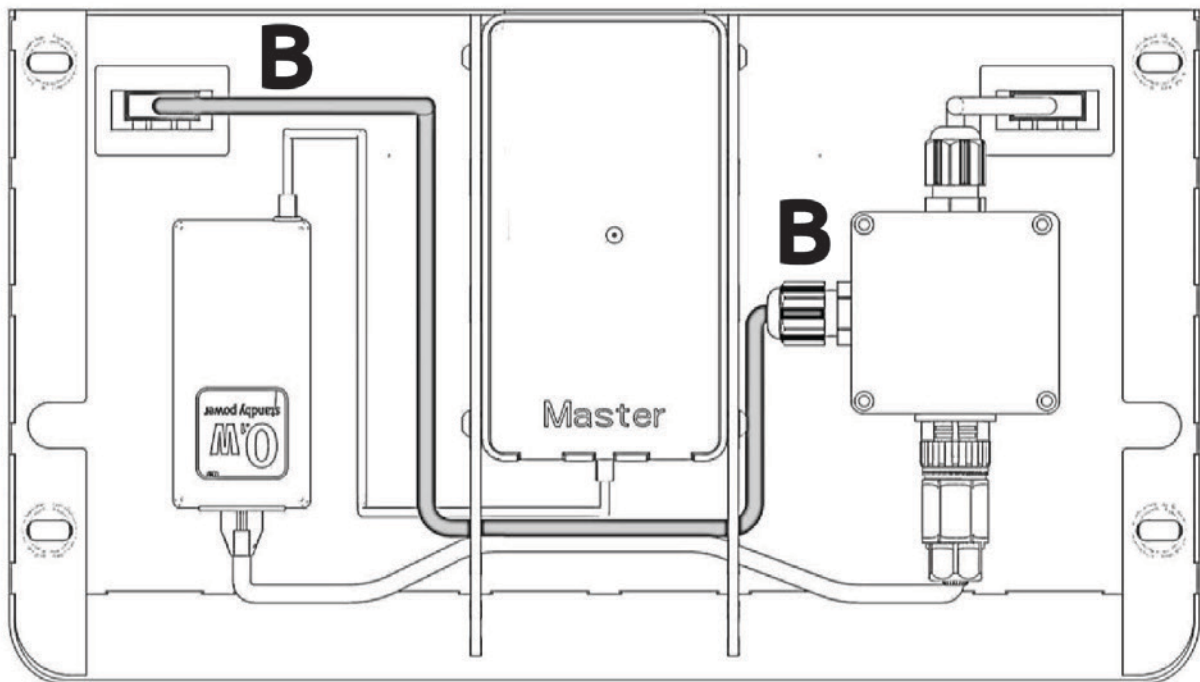

# APOD INSTALLATION

Allen key  
4mm

2x I

L

13x B 

4x E 

4x H 

# HEIGHT ADJUSTABLE TABLE INSTALLATION