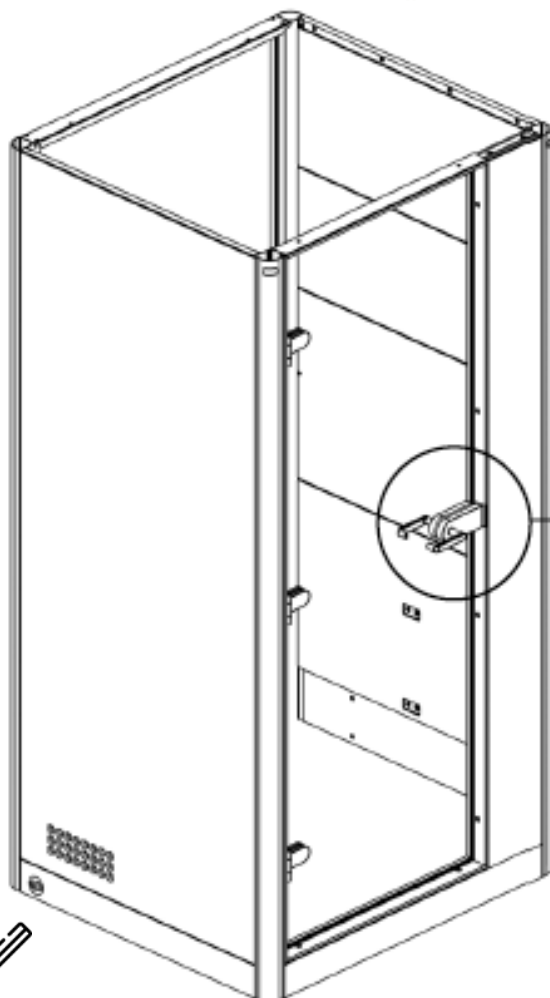

# APOD INSTALLATION

Allen key  
4mm

2x I

L

13x B 

4x E 

4x H 

# HEIGHT ADJUSTABLE TABLE INSTALLATION