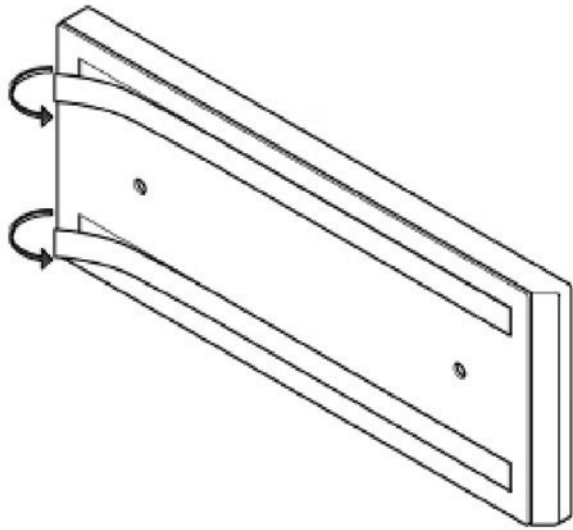

# APOD INSTALLATION

Allen key  
4mm

2x I

L

13x B 

4x E 

4x H 