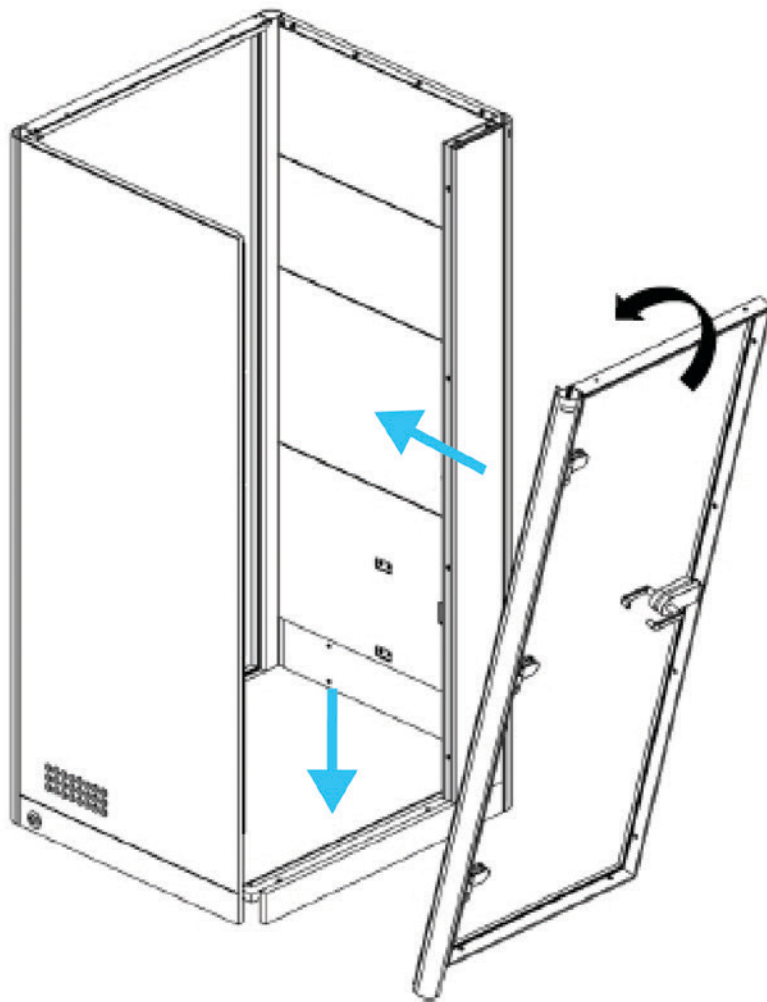

# APOD INSTALLATION

Allen key  
4mm

2x I

L

13x B 

4x E 

4x H 

# HEIGHT ADJUSTABLE TABLE INSTALLATION