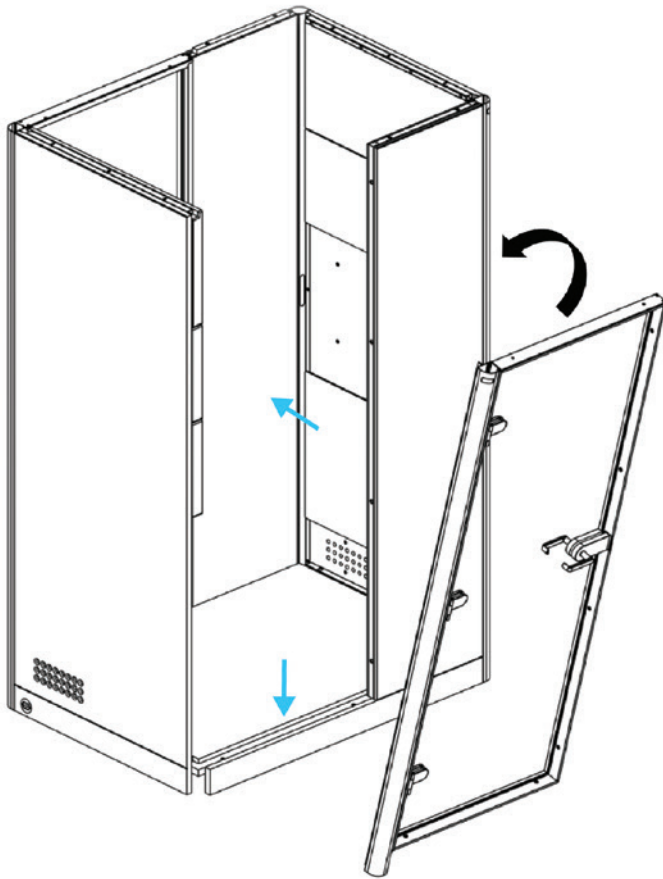

# APOD INSTALLATION

Allen key  
4mm

2x I

L

13x B 

4x E 

4x H 

# HEIGHT ADJUSTABLE TABLE INSTALLATION