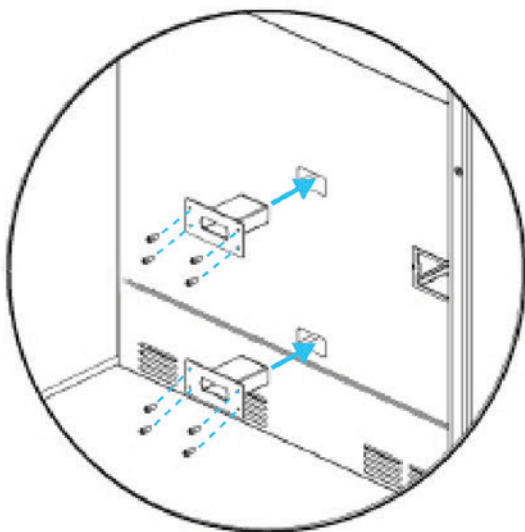

## CHANGE OUTER SOCKET

Allen  
screwdriver  
(2 mm)

# APOD INSTALLATION

Allen key  
4mm

2x I

L

13x B 

4x E 

4x H 

# HEIGHT ADJUSTABLE TABLE INSTALLATION