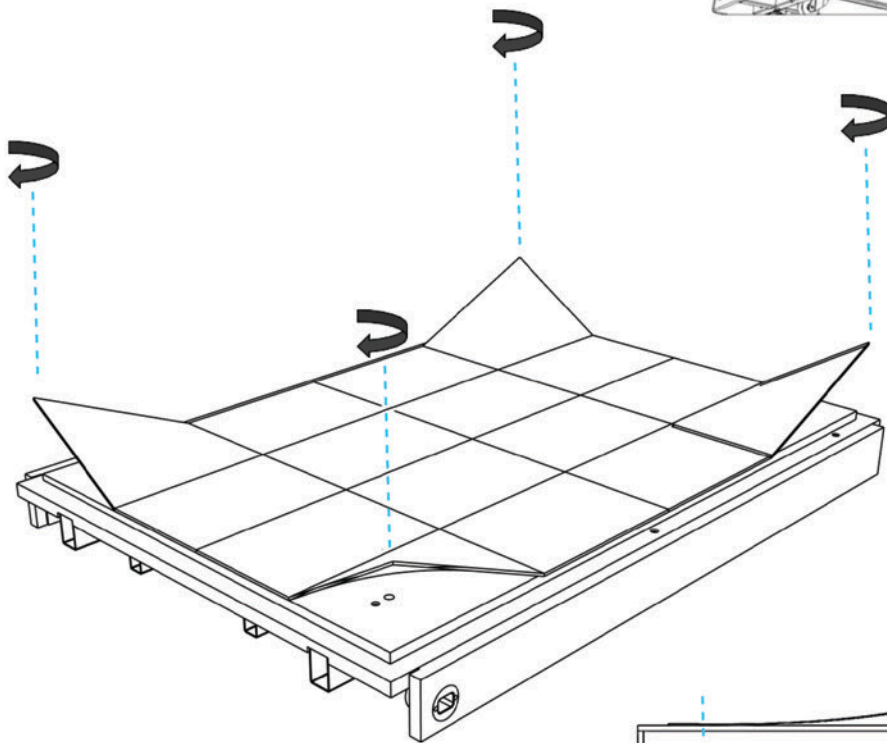

APOD INSTALLATION

Allen key
4mm