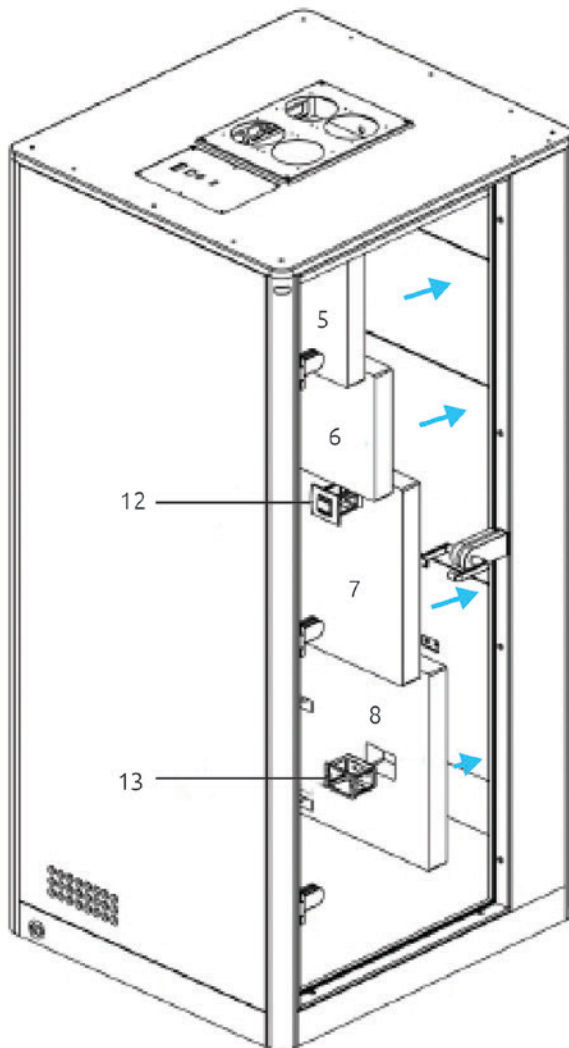

# APOD INSTALLATION

Allen key  
4mm

2x I

L

13x B 

4x E 

4x H 

# HEIGHT ADJUSTABLE TABLE INSTALLATION