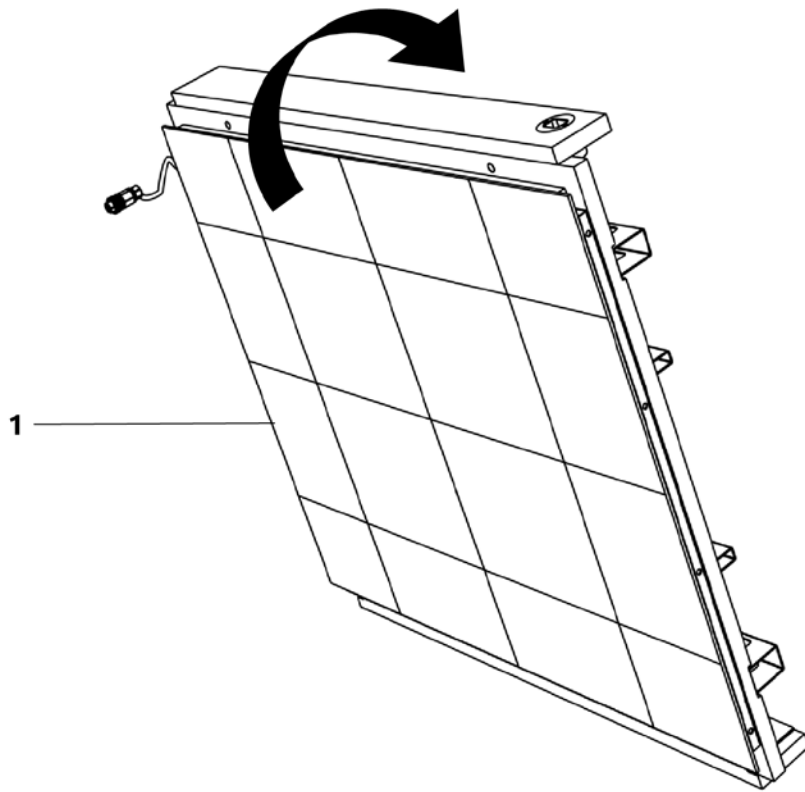

## CHANGE OUTER SOCKET

Allen  
screwdriver  
(2 mm)