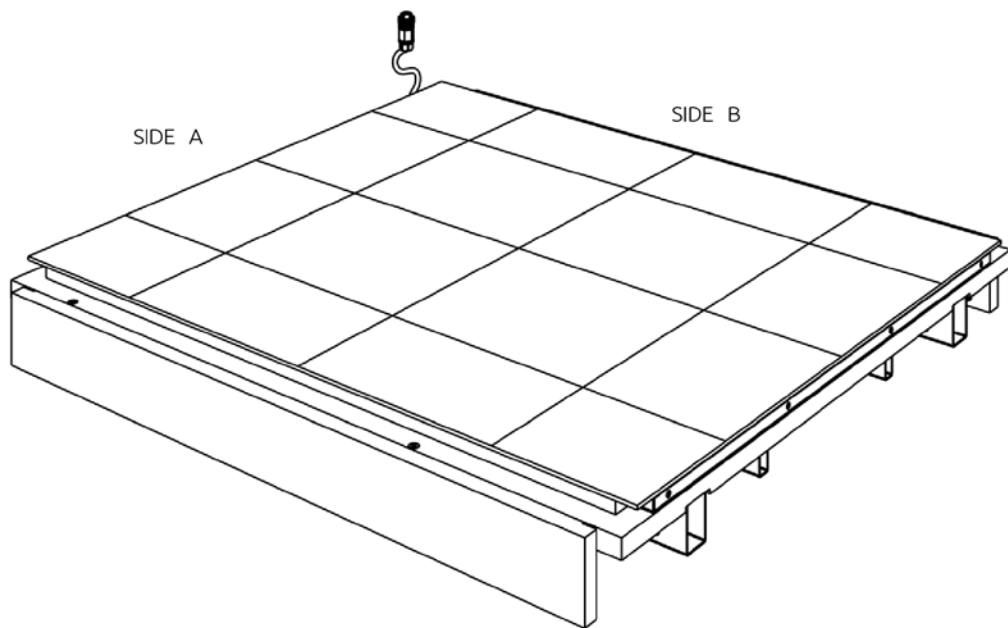

## CHANGE OUTER SOCKET

Allen  
screwdriver  
(2 mm)