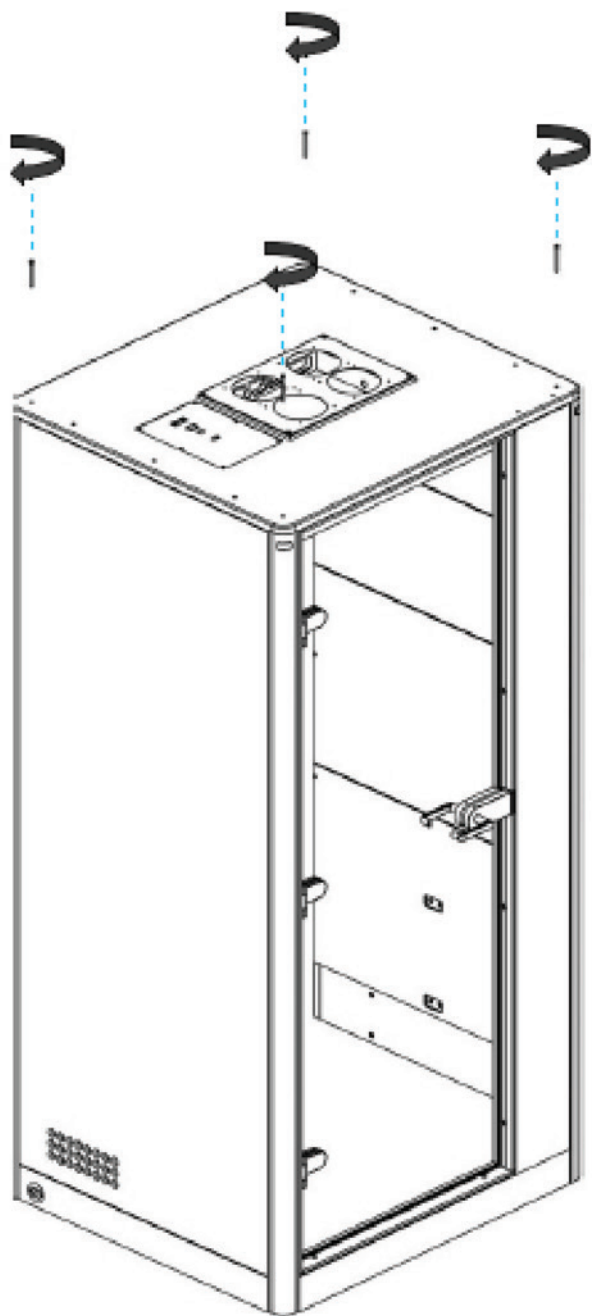

# APOD INSTALLATION

Allen key  
4mm

2x I

L

13x B 

4x E 

4x H 

# HEIGHT ADJUSTABLE TABLE INSTALLATION