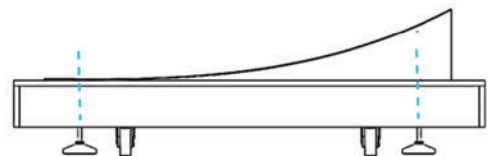

APOD INSTALLATION

Allen key
4mm