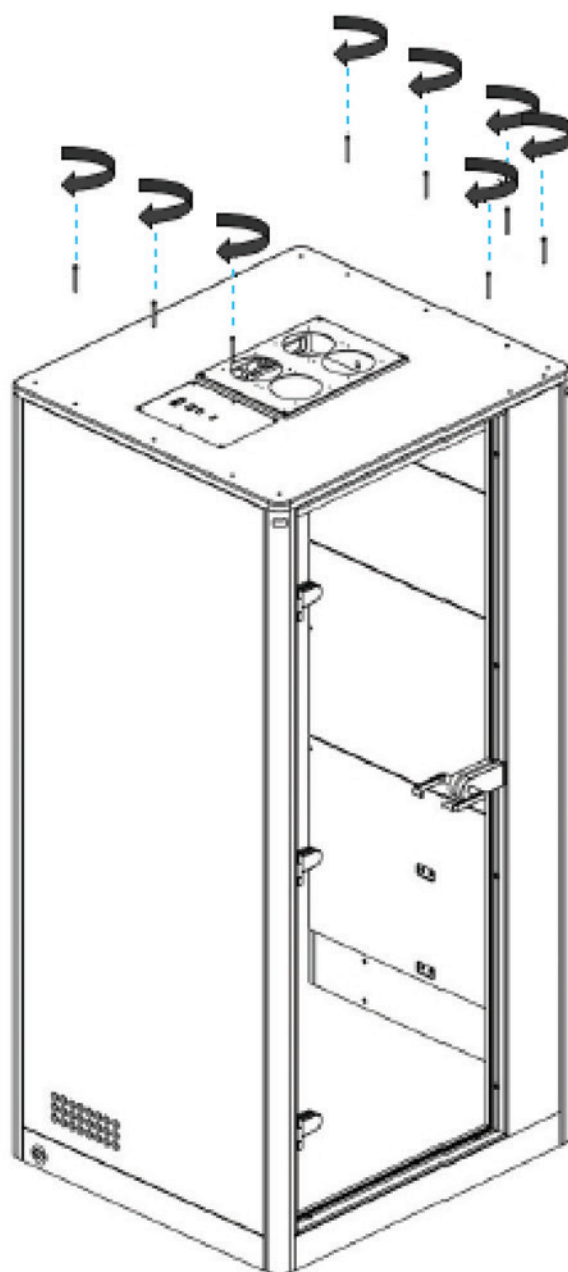

# APOD INSTALLATION

Allen key  
4mm

2x I

L

13x B 

4x E 

4x H 

# HEIGHT ADJUSTABLE TABLE INSTALLATION