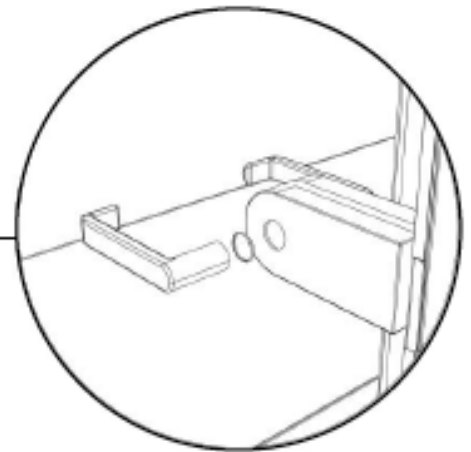

# APOD INSTALLATION

Allen key  
4mm

2x I

L

13x B 

4x E 

4x H 