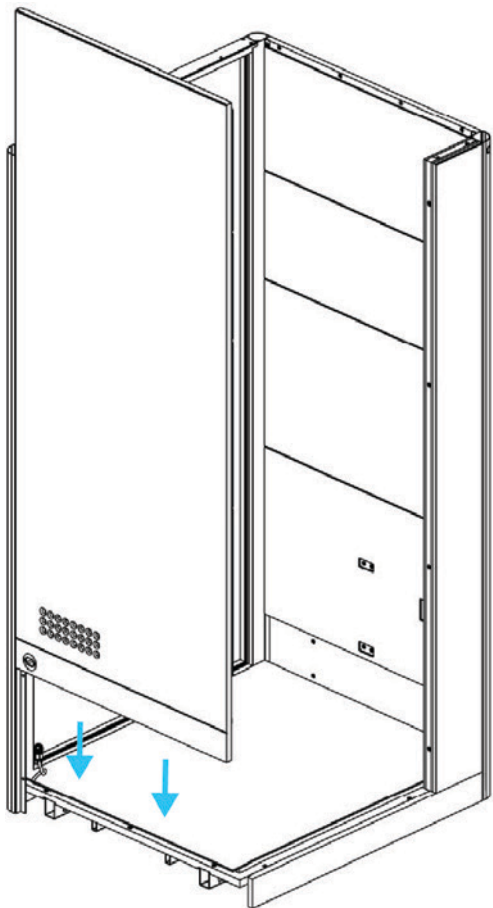

## MAIN COMPONENT

---

**1** ceiling

**2** floor

**3** left panel

**4** door

**5** back glass panel

**6** front panel

# APOD INSTALLATION

Allen key  
4mm

2x I

L

13x B 

4x E 

4x H 

# HEIGHT ADJUSTABLE TABLE INSTALLATION