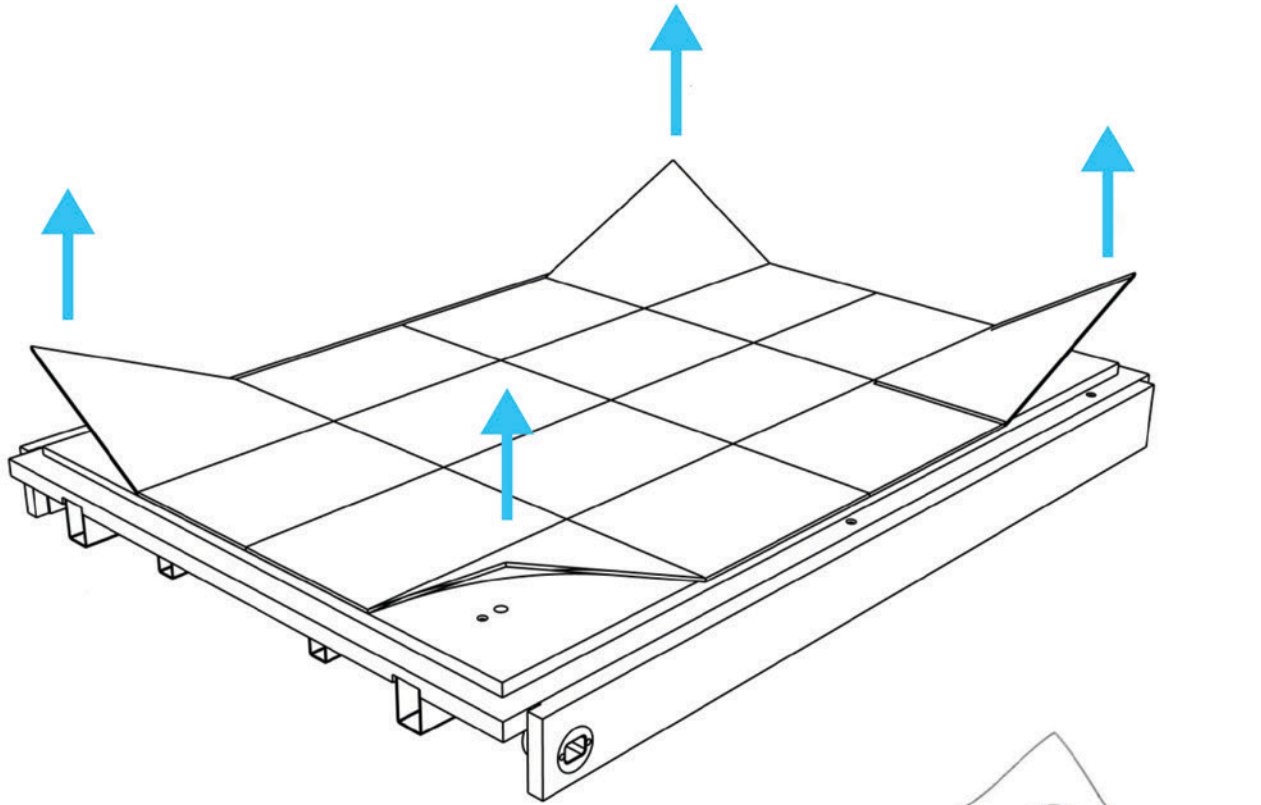

APOD INSTALLATION

Allen key
4mm