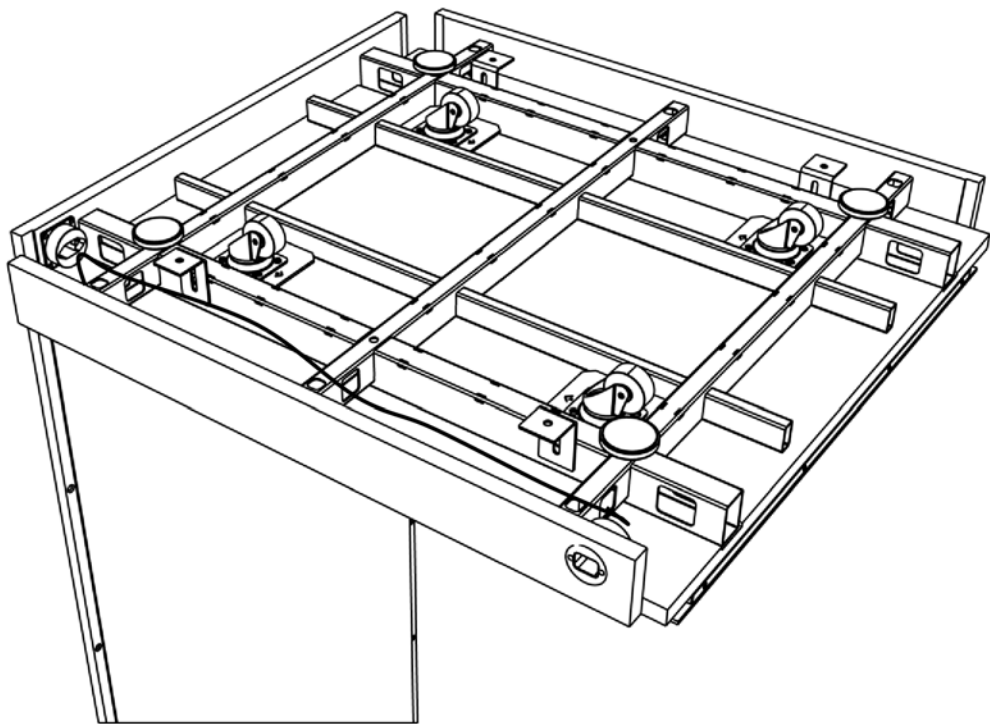

## CHANGE OUTER SOCKET

Allen  
screwdriver  
(2 mm)