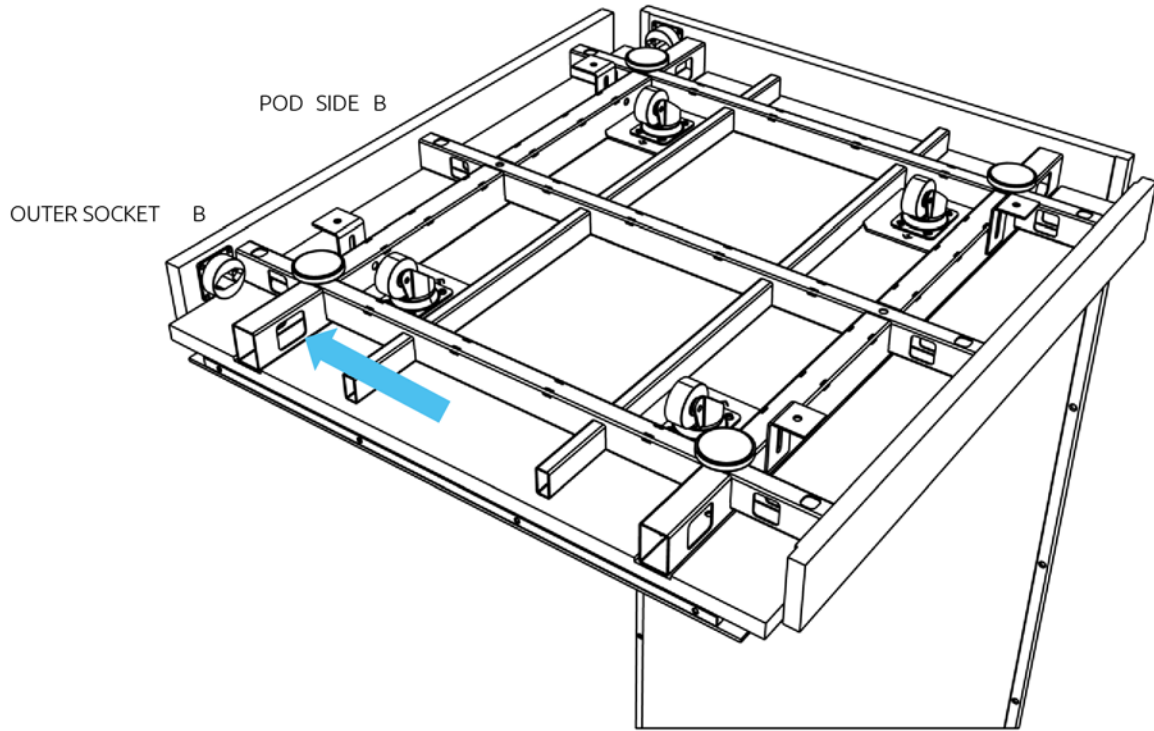

## CHANGE OUTER SOCKET

Allen  
screwdriver  
(2 mm)