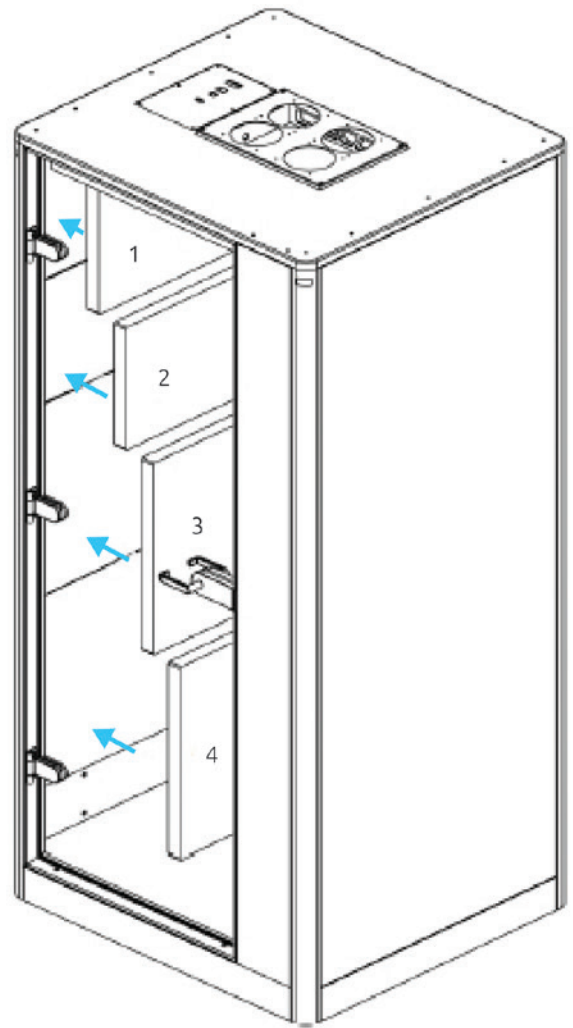

# APOD INSTALLATION

Allen key  
4mm

2x I

L

13x B 

4x E 

4x H 

# HEIGHT ADJUSTABLE TABLE INSTALLATION