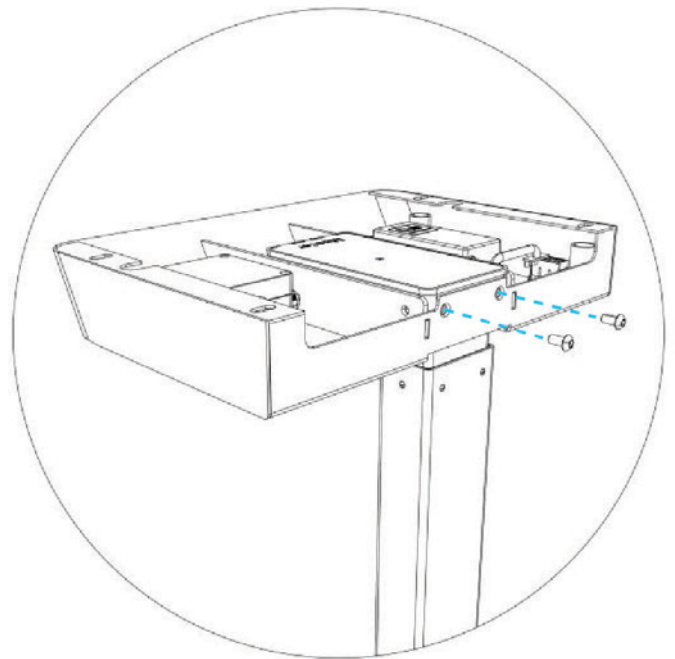

# APOD INSTALLATION

Allen key  
4mm

2x I

L

13x B 

4x E 

4x H 

# HEIGHT ADJUSTABLE TABLE INSTALLATION