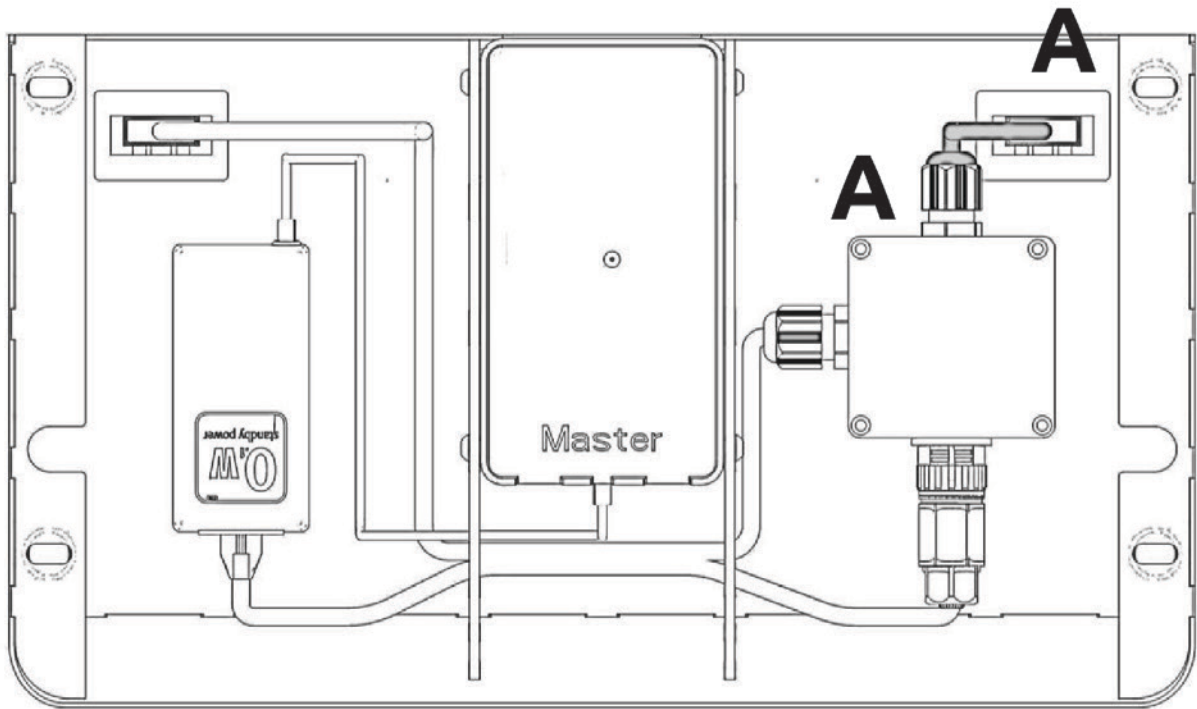

## CHANGE OUTER SOCKET

Allen  
screwdriver  
(2 mm)

# APOD INSTALLATION

Allen key  
4mm

2x I

L

13x B 

4x E 

4x H 

# HEIGHT ADJUSTABLE TABLE INSTALLATION