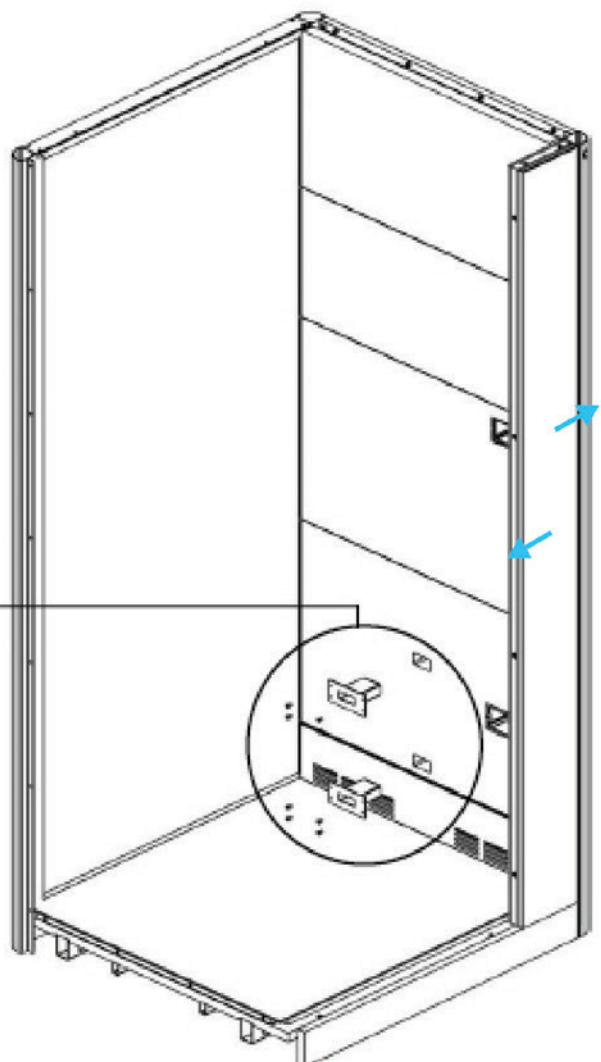

# APOD INSTALLATION

Allen key  
4mm

2x I

L

13x B 

4x E 

4x H 

# HEIGHT ADJUSTABLE TABLE INSTALLATION