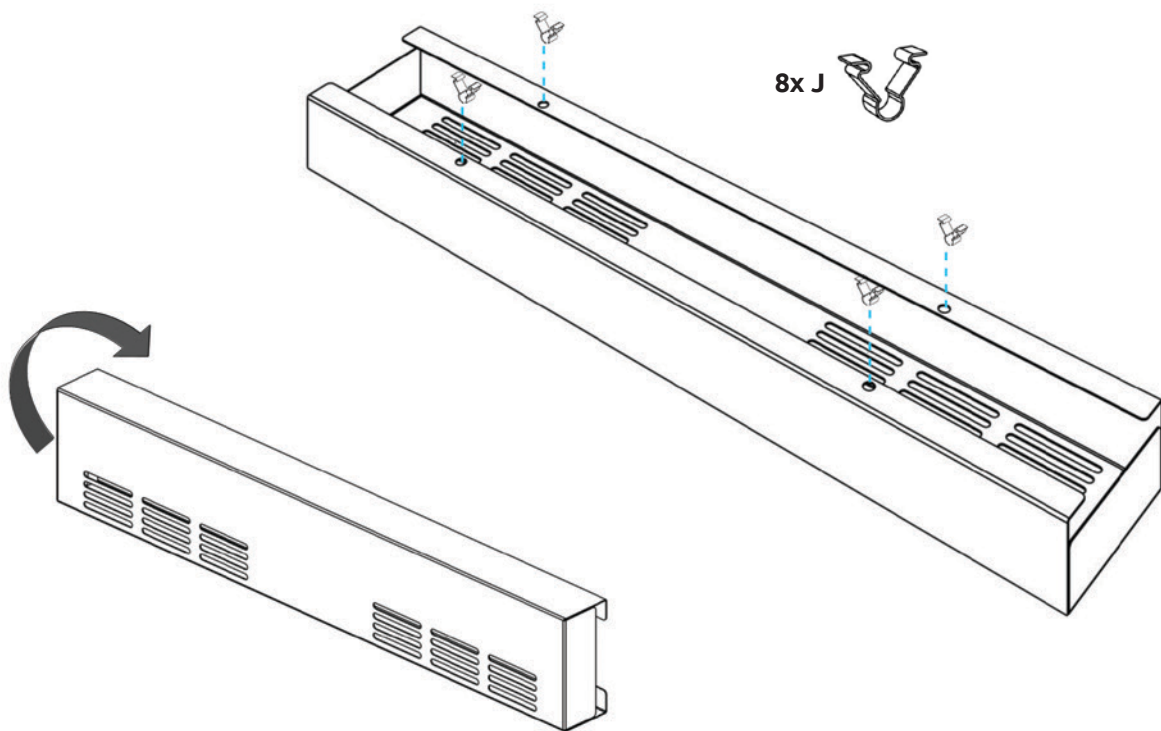

# APOD INSTALLATION

Allen key  
4mm

2x I

L

13x B 

4x E 

4x H 

# HEIGHT ADJUSTABLE TABLE INSTALLATION