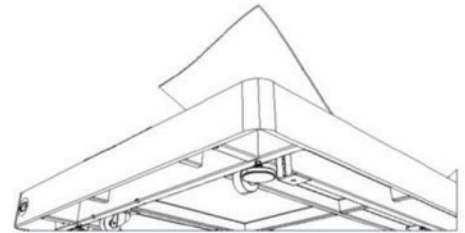

APOD INSTALLATION

Allen key
4mm