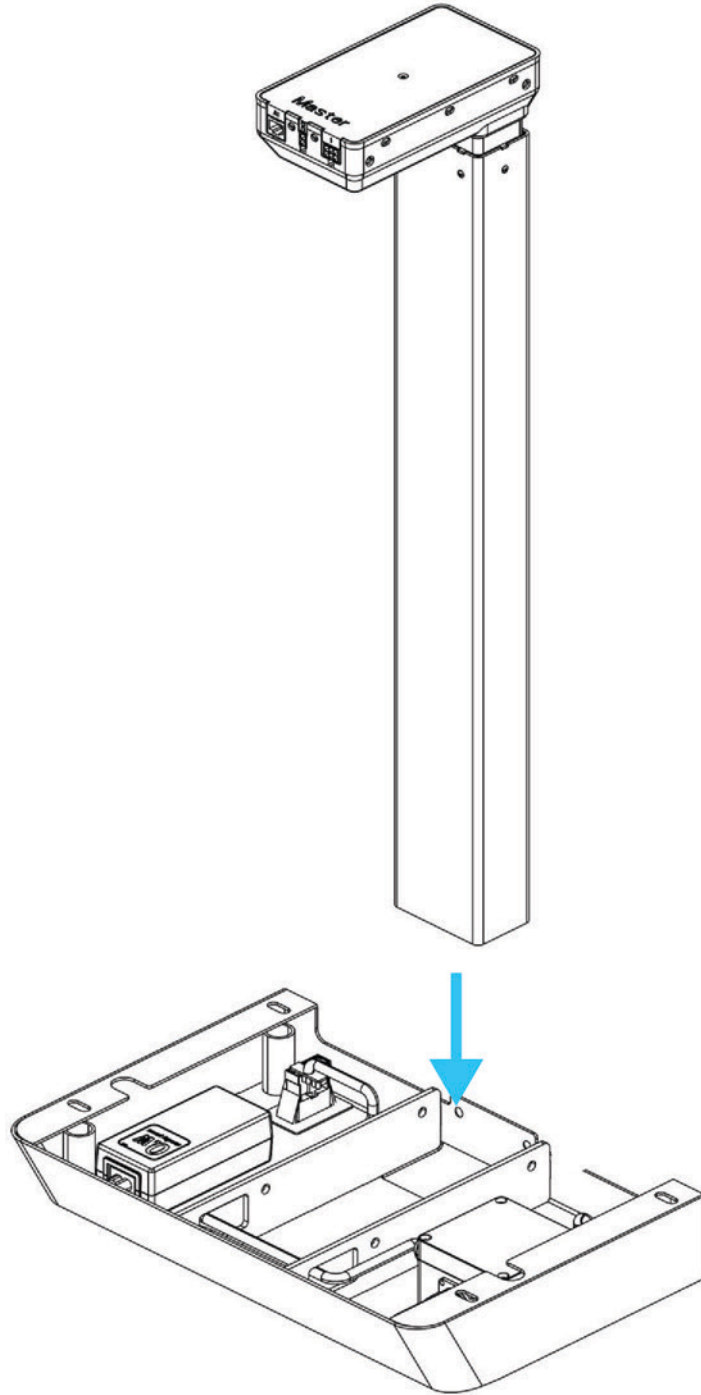

# APOD INSTALLATION

Allen key  
4mm

2x I

L

13x B 

4x E 

4x H 

# HEIGHT ADJUSTABLE TABLE INSTALLATION