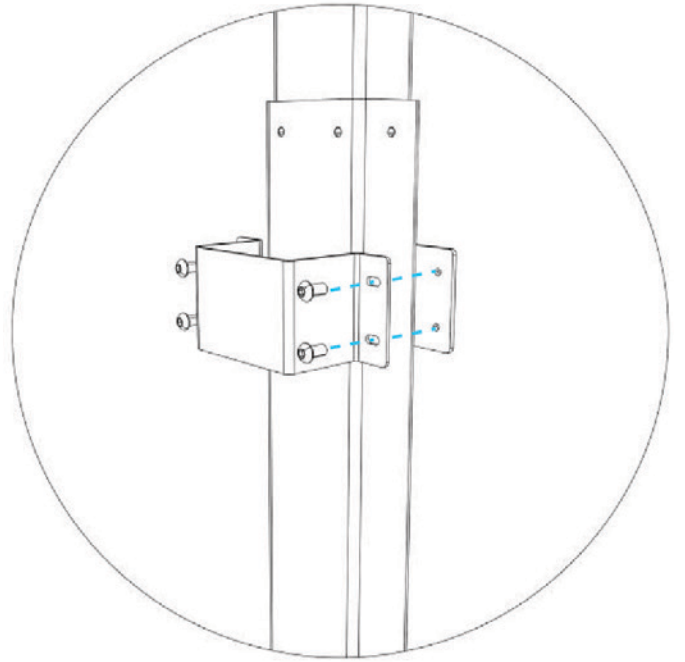

## CHANGE OUTER SOCKET

Allen  
screwdriver  
(2 mm)

# APOD INSTALLATION

Allen key  
4mm

2x I

L

13x B 

4x E 

4x H 

# HEIGHT ADJUSTABLE TABLE INSTALLATION