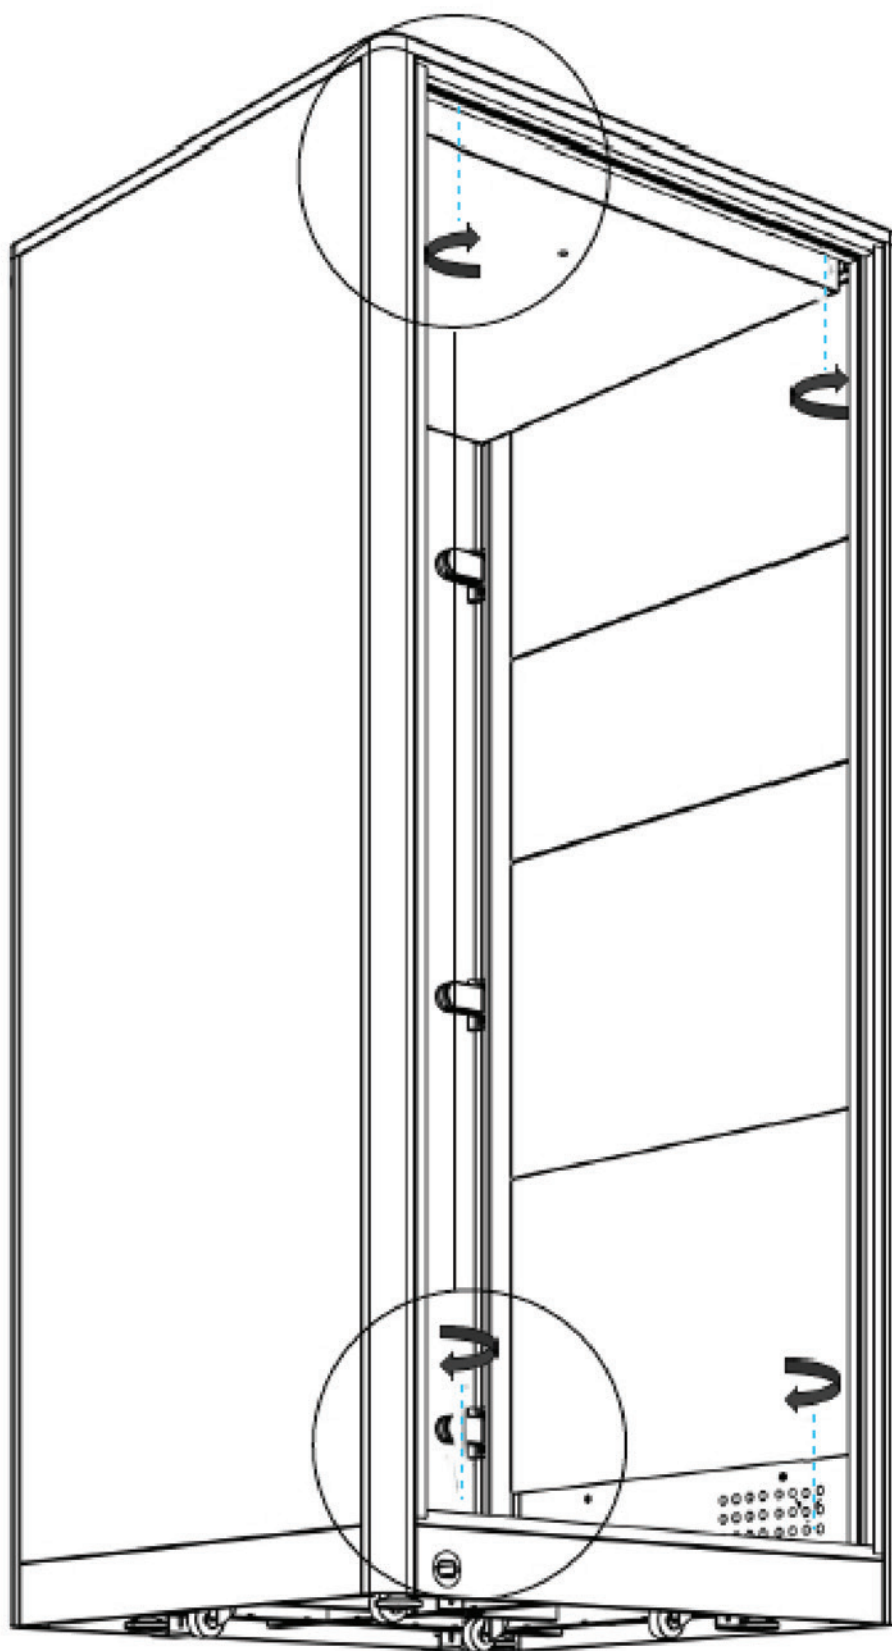

# APOD INSTALLATION

Allen key  
4mm

2x I

L

13x B 

4x E 

4x H 

# HEIGHT ADJUSTABLE TABLE INSTALLATION