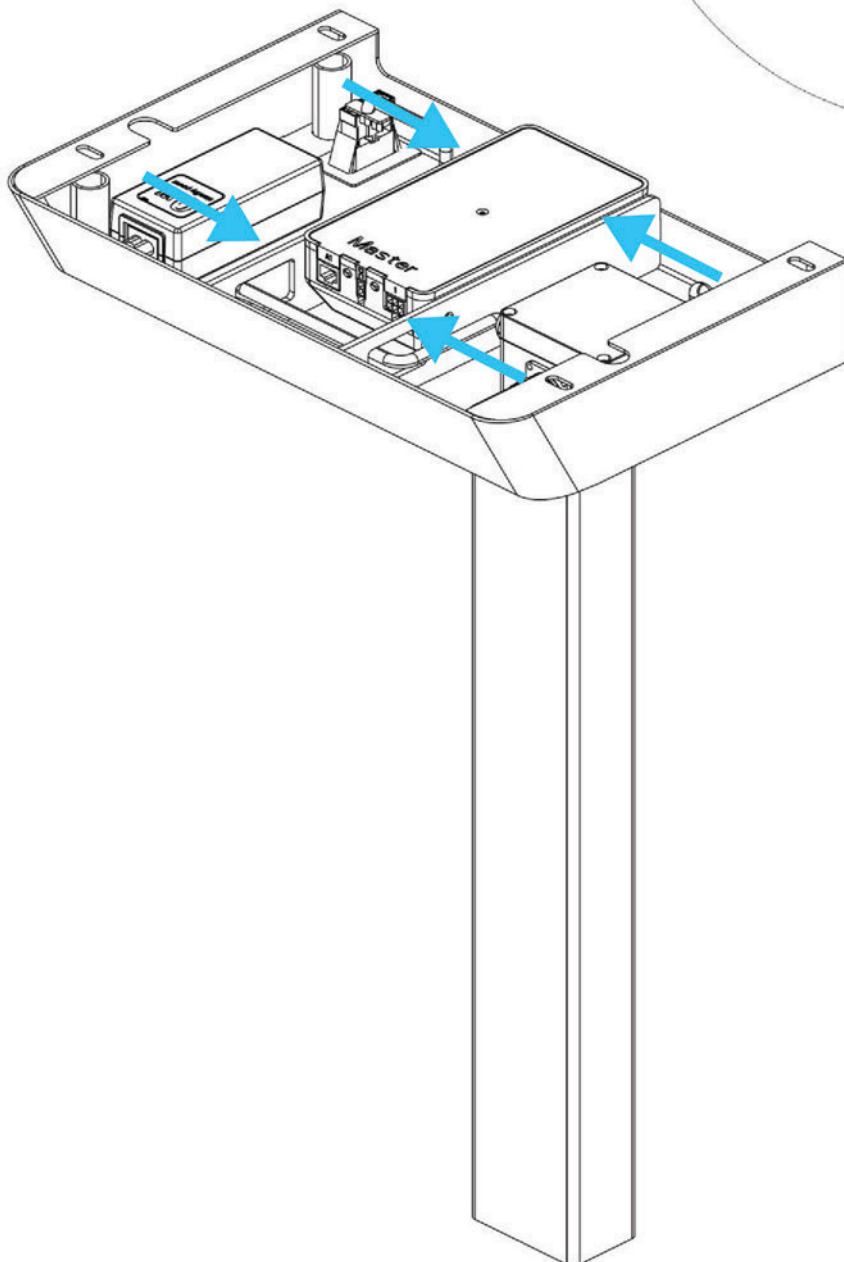

# APOD INSTALLATION

Allen key  
4mm

2x I

L

13x B 

4x E 

4x H 

# HEIGHT ADJUSTABLE TABLE INSTALLATION