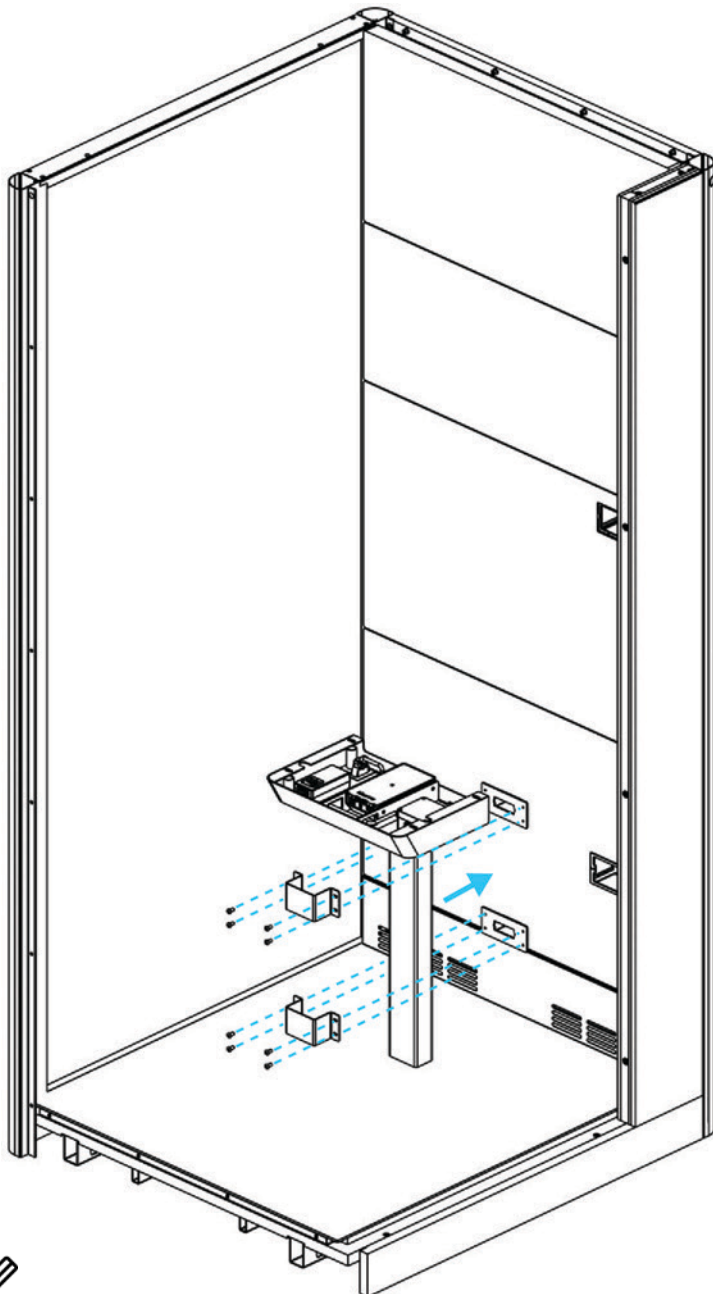

# APOD INSTALLATION

Allen key  
4mm

2x I

L

13x B 

4x E 

4x H 

# HEIGHT ADJUSTABLE TABLE INSTALLATION