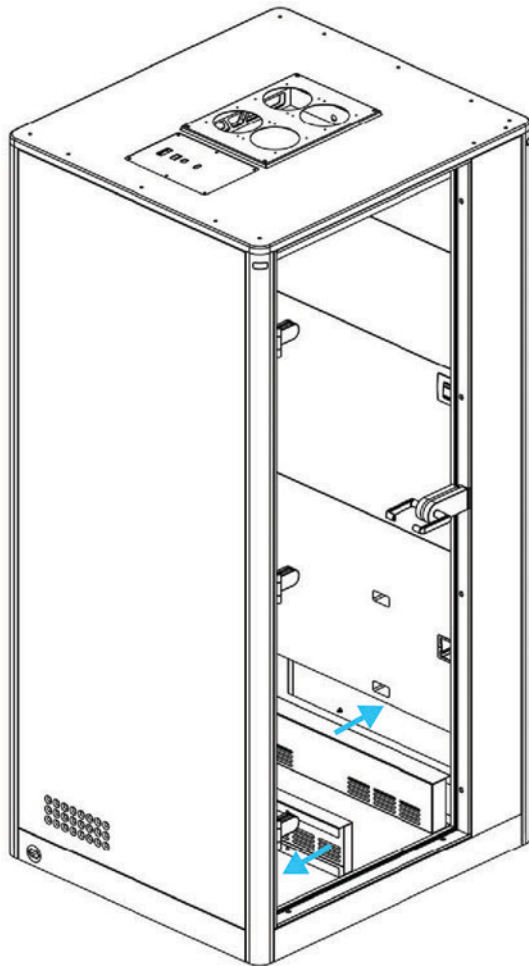

# APOD INSTALLATION

Allen key  
4mm

2x I

L

13x B 

4x E 

4x H 

# HEIGHT ADJUSTABLE TABLE INSTALLATION